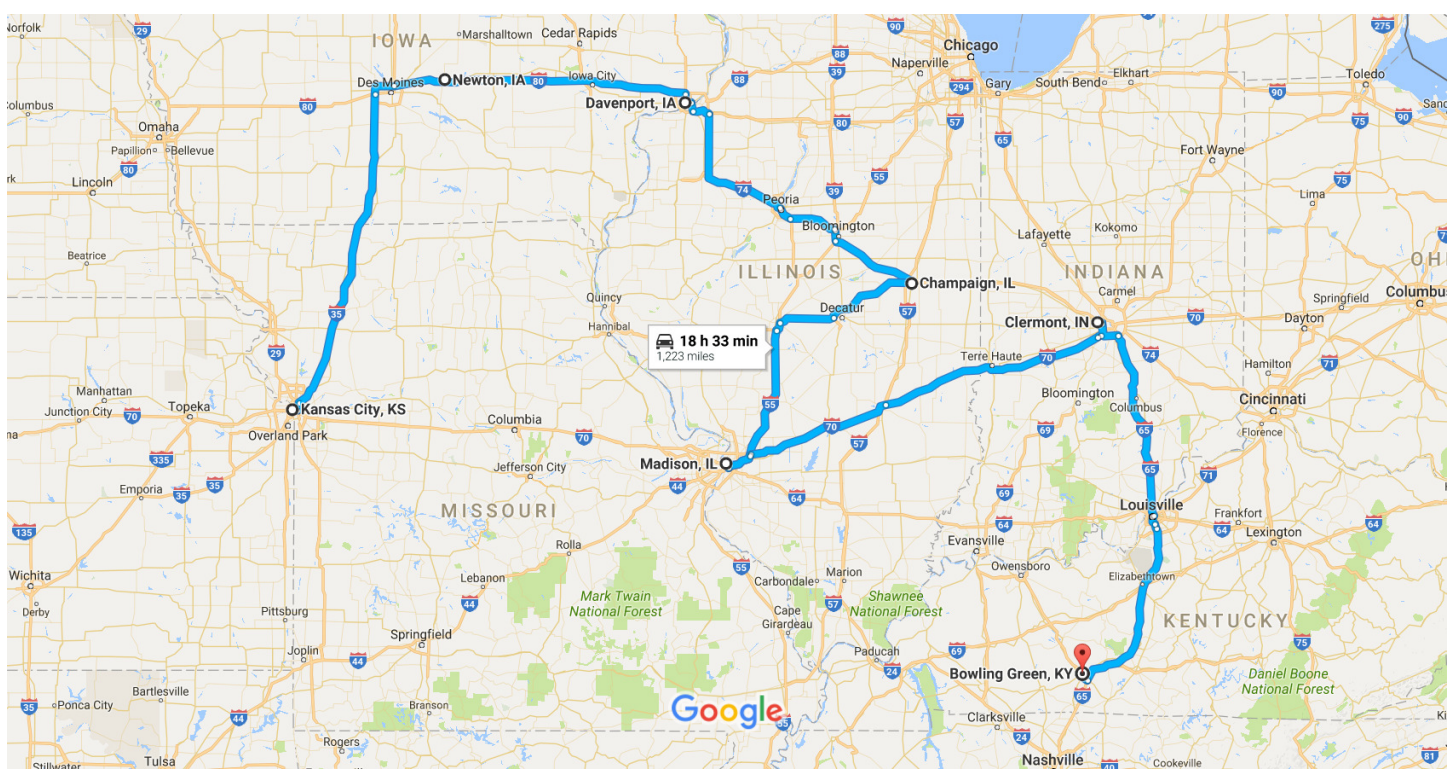

Kansas City, Kansas to Bowling Green, KY

Drive 1,223 miles, 18 h 33 min

Map data ©2017 Google 50 mi

via I-35 N

18 h 33 min without traffic

⚠️ This route has tolls.

18 h 33 min

1,223 miles